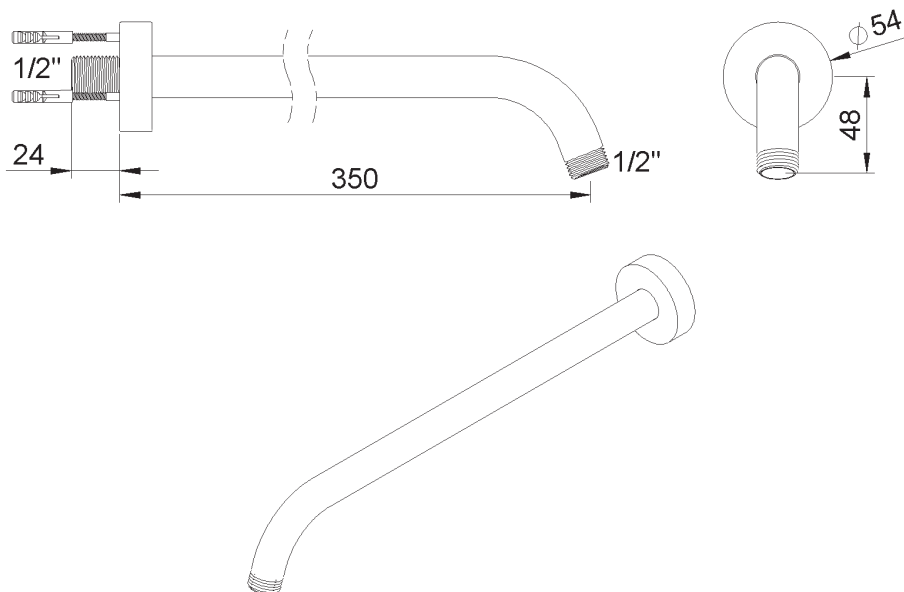

PRODUCT TECHNICAL SHEET

Collection : **TUNE**

Ref. : **8020.11.87**

Bras de douche rond, horizontal
Ronde douchearm, horizontale
Round shower arm, horizontal

Picture

Product details

Weight : 0,74 kg

Technical drawing